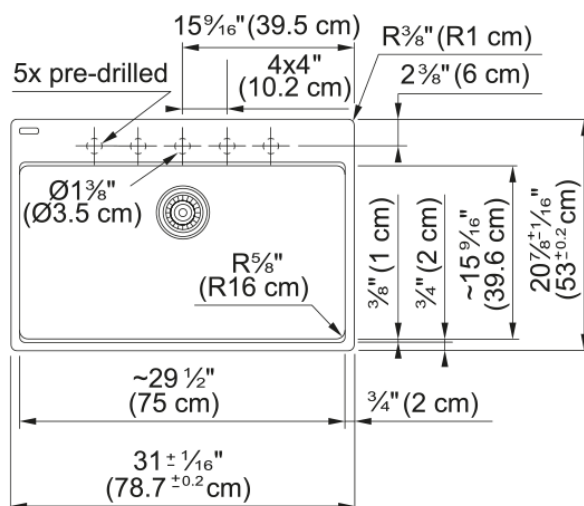

Maris Topmount Sink - MAG61029-OYS | 114.0687.103

31.0-in. x 20.88-in. Oyster Fraganite Single Bowl Kitchen Sink. Maris sinks are equipped with deep capacity bowls that can easily fit baking trays, pots, and pans to be washed with maximum ease. With our easy-to-use integrated ledge system, you'll accomplish more with your sink while making the most of your surrounding counter space. The rear drain maximizes the usable surface of the bowl and creates extra cabinet space beneath the sink. Maris Fraganite sinks are scratch-resistant, fade-resistant, and impact resistant and will retain their new appearance for years.

Aspect

Sink type	Sink
Type of material	Granite
Number of bowls	1
Color	Oyster
Surface finish	None

Product Dimensions

Length (right to left)	31
Width (front to back)	20.874
Large bowl size: right to left	29.449
Large bowl size: front to back	15.512
Large bowl: depth	9.488

Installation

Minimum cabinet size	33"
----------------------	-----

Product specifications

Installation type	Topmount / drop in
Drain hole	3 1/2"
Position of drainer	No drainer

Product identification

Product brand	FRANKE
Product family	Maris
Collection	Maris
Certified by	IAPMO