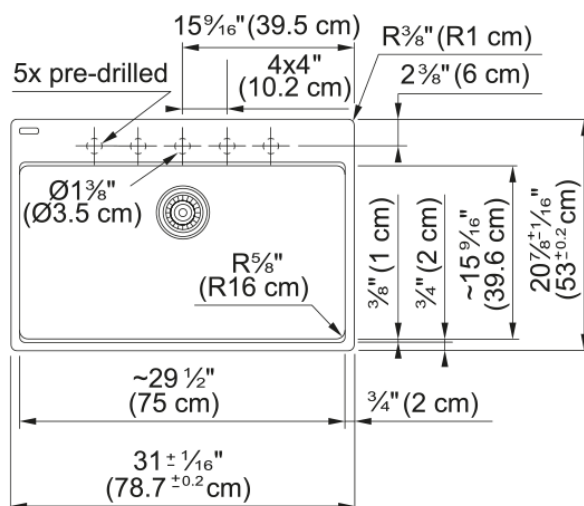

## Maris Topmount Sink - MAG61029-PWT | 114.0687.104

31.0-in. x 20.88-in. Polar White Fraganite Single Bowl Kitchen Sink. Maris sinks are equipped with deep capacity bowls that can easily fit baking trays, pots, and pans to be washed with maximum ease. With our easy-to-use integrated ledge system, you'll accomplish more with your sink while making the most of your surrounding counter space. The rear drain maximizes the usable surface of the bowl and creates extra cabinet space beneath the sink. Maris Fraganite sinks are scratch-resistant, fade-resistant, and impact resistant and will retain their new appearance for years.

### Product Dimensions

Length (right to left)	31
Width (front to back)	20.874
Large bowl size: right to left	29.449
Large bowl size: front to back	15.512
Large bowl: depth	9.488

### Installation

Minimum cabinet size	33"
----------------------	-----

### Product specifications

Installation type	Topmount / drop in
Drain hole	3 1/2"
Position of drainer	No drainer