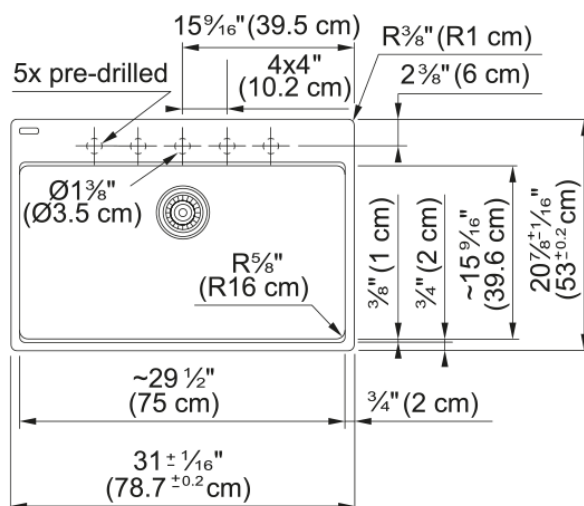

Maris Topmount Sink - MAG61029-SHG | 114.0687.105

31.0-in. x 20.88-in. Fraganite Single Bowl Kitchen Sink in Stone Grey. Maris sinks are equipped with deep capacity bowls that can easily fit baking trays, pots, and pans to be washed with maximum ease. With our easy-to-use integrated ledge system, you'll accomplish more with your sink while making the most of your surrounding counter space. The rear drain maximizes the usable surface of the bowl and creates extra cabinet space beneath the sink. Maris Fraganite sinks are scratch-resistant, fade-resistant, and impact resistant and will retain their new appearance for years.

Aspect

Sink type	Sink
Type of material	Granite
Number of bowls	1
Color	Stone grey
Surface finish	None

Product Dimensions

Length (right to left)	31
Width (front to back)	20.874
Large bowl size: right to left	29.449
Large bowl size: front to back	15.512
Large bowl: depth	9.488

Installation

Minimum cabinet size	33"
----------------------	-----

Product specifications

Installation type	Topmount / drop in
Drain hole	3 1/2"
Position of drainer	No drainer

Product identification

Product brand	FRANKE
Product family	Maris
Collection	Maris
Certified by	IAPMO