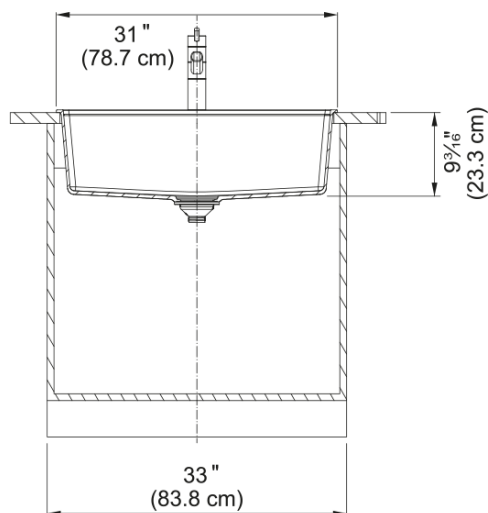

# Maris Topmount Sink - MAG61029-SLG | 114.0713.086

31.0-in. x 20.88-in. Slate Grey Fraganite Single Bowl Kitchen Sink. Maris sinks are equipped with deep capacity bowls that can easily fit baking trays, pots, and pans to be washed with maximum ease. With our easy-to-use integrated ledge system, you'll accomplish more with your sink while making the most of your surrounding counter space. The rear drain maximizes the usable surface of the bowl and creates extra cabinet space beneath the sink. Maris Fraganite sinks are scratch-resistant, fade-resistant, and impact resistant and will retain their new appearance for years.

## Product Dimensions

Length (right to left)	31
Width (front to back)	20.874
Large bowl size: right to left	29.449
Large bowl size: front to back	15.512
Large bowl: depth	9.488

## Installation

Minimum cabinet size	33"
----------------------	-----