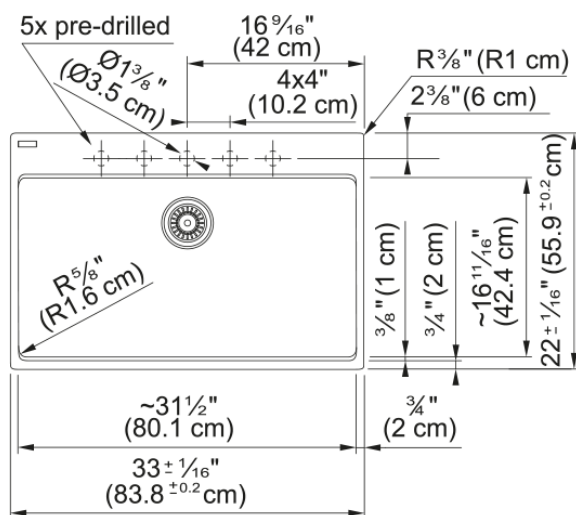

Maris Topmount Sink - MAG61031-CHA | 114.0686.940

33.0-in. x 22.0-in. Champagne Fraganite Single Bowl Kitchen Sink. Maris sinks are equipped with deep capacity bowls that can easily fit baking trays, pots, and pans to be washed with maximum ease. With our easy-to-use integrated ledge system, you'll accomplish more with your sink while making the most of your surrounding counter space. The rear drain maximizes the usable surface of the bowl and creates extra cabinet space beneath the sink. Maris Fraganite sinks are scratch-resistant, fade-resistant, and impact resistant and will retain their new appearance for years.

Aspect

Sink type	Sink
Type of material	Granite
Number of bowls	1
Color	Champagne
Surface finish	None

Product Dimensions

Length (right to left)	33
Width (front to back)	22.008
Large bowl size: right to left	31.457
Large bowl size: front to back	16.614
Large bowl: depth	9.488

Installation

Minimum cabinet size	36"
----------------------	-----

Product specifications

Installation type	Topmount / drop in
Drain hole	3 1/2"
Position of drainer	No drainer

Product identification

Product brand	FRANKE
Product family	Maris
Collection	Maris
Certified by	IAPMO