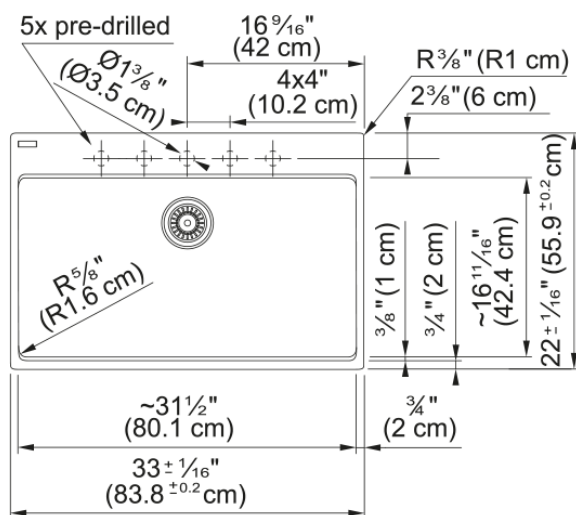

Maris Topmount Sink - MAG61031-MBK | 114.0686.981

33.0-in. x 22.0-in. Matte Black Fraganite Single Bowl Kitchen Sink. Maris sinks are equipped with deep capacity bowls that can easily fit baking trays, pots, and pans to be washed with maximum ease. With our easy-to-use integrated ledge system, you'll accomplish more with your sink while making the most of your surrounding counter space. The rear drain maximizes the usable surface of the bowl and creates extra cabinet space beneath the sink. Maris Fraganite sinks are scratch-resistant, fade-resistant, and impact resistant and will retain their new appearance for years.

Aspect

Sink type	Sink
Type of material	Granite
Number of bowls	1
Color	Matte black
Surface finish	None

Product Dimensions

Length (right to left)	33
Width (front to back)	22.008
Large bowl size: right to left	31.457
Large bowl size: front to back	16.614
Large bowl: depth	9.488

Installation

Minimum cabinet size	36"
----------------------	-----

Product specifications

Installation type	Topmount / drop in
Drain hole	3 1/2"
Position of drainer	No drainer

Product identification

Product brand	FRANKE
Product family	Maris
Collection	Maris
Certified by	IAPMO