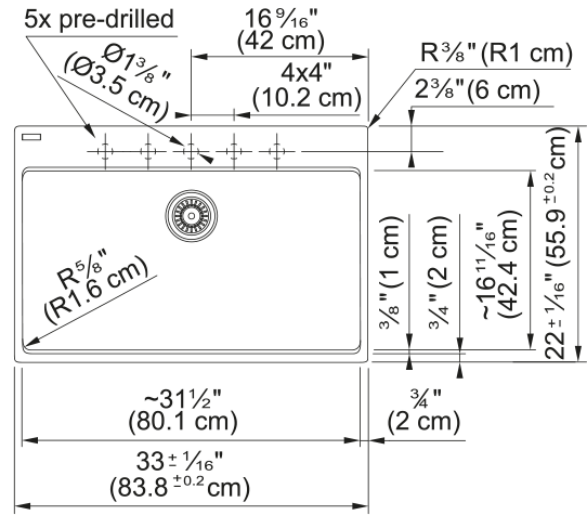

# Maris Topmount Sink - MAG61031-MOC | 114.0686.982

33.0-in. x 22.0-in. Mocha Fraganite Single Bowl Kitchen Sink. Maris sinks are equipped with deep capacity bowls that can easily fit baking trays, pots, and pans to be washed with maximum ease. With our easy-to-use integrated ledge system, you'll accomplish more with your sink while making the most of your surrounding counter space. The rear drain maximizes the usable surface of the bowl and creates extra cabinet space beneath the sink. Maris Fraganite sinks are scratch-resistant, fade-resistant, and impact resistant and will retain their new appearance for years.

## Product Dimensions

Length (right to left)	33
Width (front to back)	22.008
Large bowl size: right to left	31.457
Large bowl size: front to back	16.614
Large bowl: depth	9.488

## Installation

Minimum cabinet size	36"
----------------------	-----

## Product specifications

Installation type	Topmount / drop in
Drain hole	3 1/2"
Position of drainer	No drainer