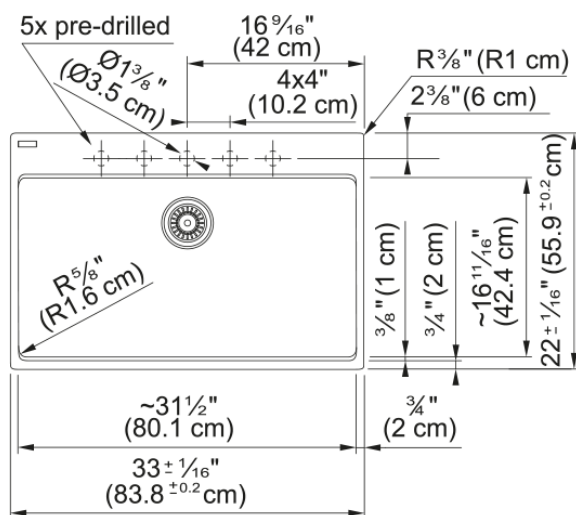

Maris Topmount Sink - MAG61031-ONY | 114.0686.983

33.0-in. x 22.0-in. Onyx Fraganite Single Bowl Kitchen Sink. Maris sinks are equipped with deep capacity bowls that can easily fit baking trays, pots, and pans to be washed with maximum ease. With our easy-to-use integrated ledge system, you'll accomplish more with your sink while making the most of your surrounding counter space. The rear drain maximizes the usable surface of the bowl and creates extra cabinet space beneath the sink. Maris Fraganite sinks are scratch-resistant, fade-resistant, and impact resistant and will retain their new appearance for years.

Aspect

| | |
|------------------|---------|
| Sink type | Sink |
| Type of material | Granite |
| Number of bowls | 1 |
| Color | Onyx |
| Surface finish | None |

Product Dimensions

| | |
|--------------------------------|--------|
| Length (right to left) | 33 |
| Width (front to back) | 22.008 |
| Large bowl size: right to left | 31.457 |
| Large bowl size: front to back | 16.614 |
| Large bowl: depth | 9.488 |

Installation

| | |
|----------------------|-----|
| Minimum cabinet size | 36" |
|----------------------|-----|

Product specifications

| | |
|---------------------|--------------------|
| Installation type | Topmount / drop in |
| Drain hole | 3 1/2" |
| Position of drainer | No drainer |