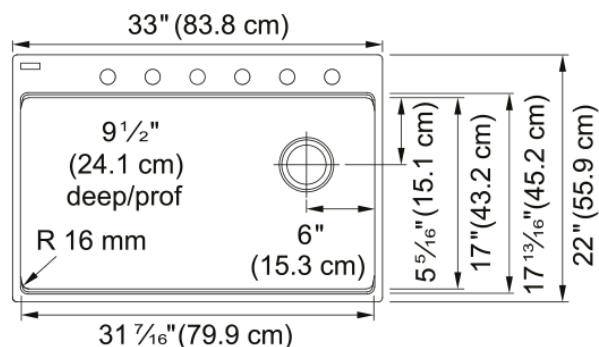

Maris Topmount Sink - MAG61031OW-CHA | 114.0637.884

33-in. x 22-in. Champagne Fraganite Topmount / Drop In Single Bowl Kitchen Sink. Large capacity 9 1/2" deep bowl provides a generous workspace for dishes and large cookware. The accessory rail system supports optional accessories and turns the sink into a functional workstation. Scratch resistant, fade resistant and impact resistant to retain its new appearance for years. The rear offset drain maximizes the usable surface of the bowl and creates extra cabinet space beneath the sink.

Aspect

Sink type	Sink
Type of material	Granite
Number of bowls	1
Color	Champagne
Surface finish	None

Product Dimensions

Length (right to left)	33
Width (front to back)	22
Large bowl size: right to left	31.457
Large bowl size: front to back	17.154
Large bowl: depth	9.5

Installation

Minimum cabinet size	36"
----------------------	-----

Product specifications

Installation type	Topmount / drop in
Drain hole	3 1/2"
Position of drainer	No drainer

Product identification

Product brand	FRANKE
Product family	Maris
Collection	Maris
Certified by	cUPC