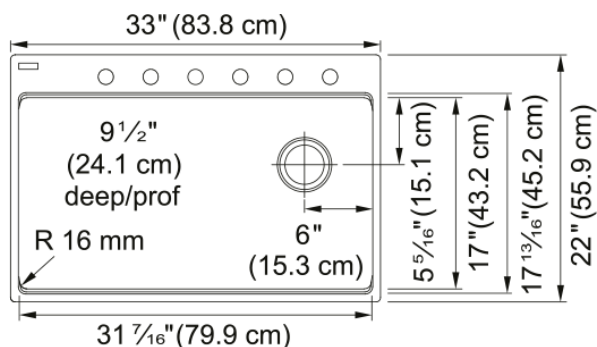

## Maris Topmount Sink - MAG61031OW-MBK | 114.0637.885

33-in. x 22-in. Matte Black Fraganite Topmount / Drop In Single Bowl Kitchen Sink. Large capacity 9 1/2" deep bowl provides a generous workspace for dishes and large cookware. The accessory rail system supports optional accessories and turns the sink into a functional workstation. Scratch resistant, fade resistant and impact resistant to retain its new appearance for years. The rear offset drain maximizes the usable surface of the bowl and creates extra cabinet space beneath the sink.

### Product Dimensions

Length (right to left)	33
Width (front to back)	22
Large bowl size: right to left	31.457
Large bowl size: front to back	17.154
Large bowl: depth	9.5

### Installation

Minimum cabinet size	36"
----------------------	-----

### Product specifications

Installation type	Topmount / drop in
Drain hole	3 1/2"
Position of drainer	No drainer