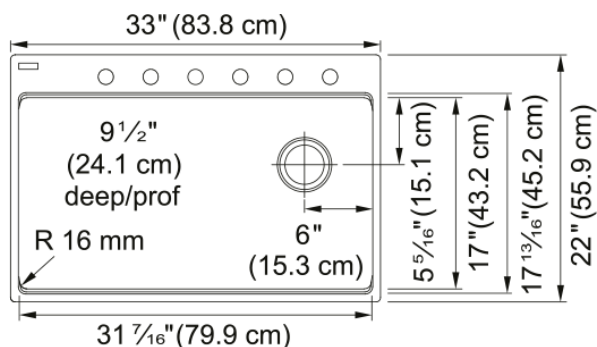

Maris Topmount Sink - MAG61031OW-MOC | 114.0688.138

33-in. x 22-in. Mocha Fraganite Topmount / Drop In Single Bowl Kitchen Sink. Large capacity 9 1/2" deep bowl provides a generous workspace for dishes and large cookware. Accessory rail system supports optional accessories and turns the sink into a functional workstation. Scratch resistant, fade resistant and impact resistant to retain its new appearance for years. protection Rear offset drain maximizes the usable surface of the bowl and creates extra cabinet space beneath the sink.

Aspect

Sink type	Sink
Type of material	Granite
Number of bowls	1
Color	Mocha
Surface finish	None

Product Dimensions

Length (right to left)	33
Width (front to back)	22
Large bowl size: right to left	31.457
Large bowl size: front to back	17.154
Large bowl: depth	9.5

Installation

Minimum cabinet size	36"
----------------------	-----

Product specifications

Installation type	Topmount / drop in
Drain hole	3 1/2"
Position of drainer	No drainer

Product identification

Product brand	FRANKE
Product family	Maris
Collection	Maris
Certified by	cUPC