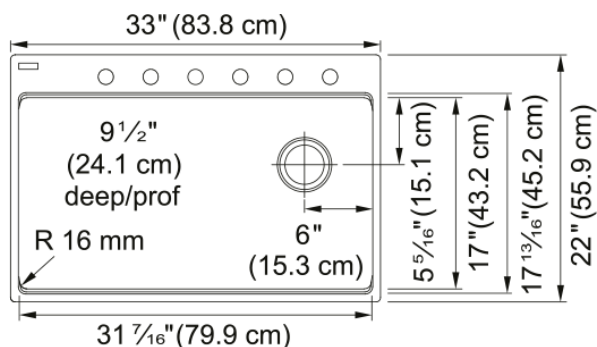

Maris Topmount Sink - MAG61031OW-ONY | 114.0637.879

33-in. x 22-in. Onyx Fraganite Topmount / Drop In Single Bowl Kitchen Sink Large capacity 9 1/2" deep bowl provides a generous workspace for dishes and large cookware. The accessory rail system supports optional accessories and turns the sink into a functional workstation. Scratch resistant, fade resistant and impact resistant to retain its new appearance for years. The rear offset drain maximizes the usable surface of the bowl and creates extra cabinet space beneath the sink.

Aspect

Sink type	Sink
Type of material	Granite
Number of bowls	1
Color	Onyx
Surface finish	None

Product Dimensions

Length (right to left)	33
Width (front to back)	22
Large bowl size: right to left	31.457
Large bowl size: front to back	17.154
Large bowl: depth	9.5

Installation

Minimum cabinet size	36"
----------------------	-----

Product specifications

Installation type	Topmount / drop in
Drain hole	3 1/2"
Position of drainer	No drainer

Product identification

Product brand	FRANKE
Product family	Maris
Collection	Maris
Certified by	cUPC