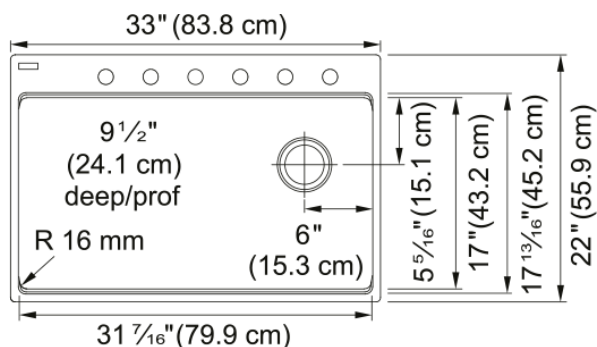

## Maris Topmount Sink - MAG61031OW-OYS | 114.0637.883

33-in. x 22-in. Oyster Fraganite Topmount / Drop In Single Bowl Kitchen Sink. Large capacity 9 1/2" deep bowl provides a generous workspace for dishes and large cookware. The accessory rail system supports optional accessories and turns the sink into a functional workstation. Scratch resistant, fade resistant and impact resistant to retain its new appearance for years. The rear offset drain maximizes the usable surface of the bowl and creates extra cabinet space beneath the sink.

### Product Dimensions

Length (right to left)	33
Width (front to back)	22
Large bowl size: right to left	31.457
Large bowl size: front to back	17.154
Large bowl: depth	9.5

### Installation

Minimum cabinet size	36"
----------------------	-----

### Product specifications

Installation type	Topmount / drop in
Drain hole	3 1/2"
Position of drainer	No drainer