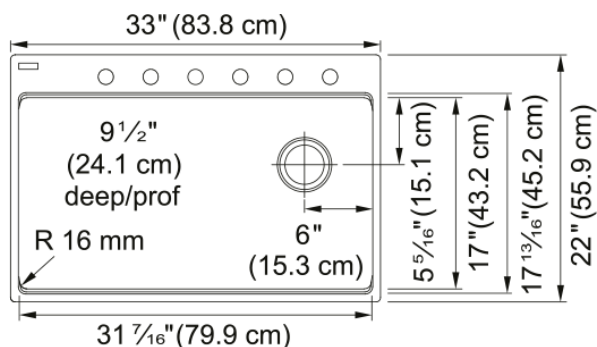

Maris Topmount Sink - MAG61031OW-PWT | 114.0637.881

33-in. x 22-in. Polar White Fraganite Topmount / Drop In Single Bowl Kitchen Sink. Large capacity 9 1/2" deep bowl provides a generous workspace for dishes and large cookware. The accessory rail system supports optional accessories and turns the sink into a functional workstation. Scratch resistant, fade resistant and impact resistant to retain its new appearance for years. The rear offset drain maximizes the usable surface of the bowl and creates extra cabinet space beneath the sink.

Aspect

Sink type	Sink
Type of material	Granite
Number of bowls	1
Color	Polar white
Surface finish	None

Product Dimensions

Length (right to left)	33
Width (front to back)	22
Large bowl size: right to left	31.457
Large bowl size: front to back	17.154
Large bowl: depth	9.5

Installation

Minimum cabinet size	36"
----------------------	-----

Product specifications

Installation type	Topmount / drop in
Drain hole	3 1/2"
Position of drainer	No drainer

Product identification

Product brand	FRANKE
Product family	Maris
Collection	Maris
Certified by	cUPC