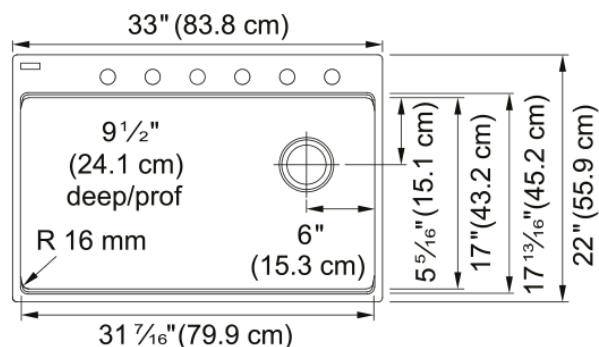

Maris Topmount Sink - MAG61031OW-SHG | 114.0637.880

33-in. x 22-in. Stone Grey Fraganite Topmount / Drop In Single Bowl Kitchen Sink. Large capacity 9 1/2" deep bowl provides a generous workspace for dishes and large cookware. The accessory rail system supports optional accessories and turns the sink into a functional workstation. Scratch resistant, fade resistant and impact resistant to retain its new appearance for years. The rear offset drain maximizes the usable surface of the bowl and creates extra cabinet space beneath the sink.

Aspect

Sink type	Sink
Type of material	Granite
Number of bowls	1
Color	Stone grey
Surface finish	None

Product Dimensions

Length (right to left)	33
Width (front to back)	22
Large bowl size: right to left	31.457
Large bowl size: front to back	17.154
Large bowl: depth	9.5

Installation

Minimum cabinet size	36"
----------------------	-----

Product specifications

Installation type	Topmount / drop in
Drain hole	3 1/2"
Position of drainer	No drainer

Product identification

Product brand	FRANKE
Product family	Maris
Collection	Maris
Certified by	cUPC