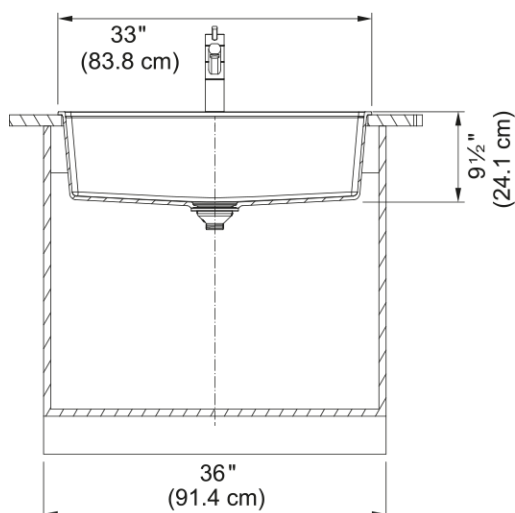

Maris Topmount Sink MAG61031OW-SLG | 114.0713.078

33-in. x 22-in. Slate Grey Fraganite Topmount / Drop In Single Bowl Kitchen Sink. Large capacity 9 1/2" deep bowl provides a generous workspace for dishes and large cookware. Accessory rail system supports optional accessories and turns the sink into a functional workstation. Scratch resistant, fade resistant and impact resistant to retain its new appearance for years. The rear offset drain maximizes the usable surface of the bowl and creates extra cabinet space beneath the sink.

Aspect

Sink type	Sink
Type of material	Granite
Number of bowls	1
Color	Slate grey
Surface finish	None

Product Dimensions

Length (right to left)	33
Width (front to back)	22
Large bowl size: right to left	31.457
Large bowl size: front to back	17.154
Large bowl: depth	9.5

Installation

Minimum cabinet size	36"
----------------------	-----

Product specifications

Installation type	Topmount / drop in
Drain hole	3 1/2"
Position of drainer	No drainer

Product identification

Product brand	FRANKE
Collection	Maris
Certified by	IAPMO