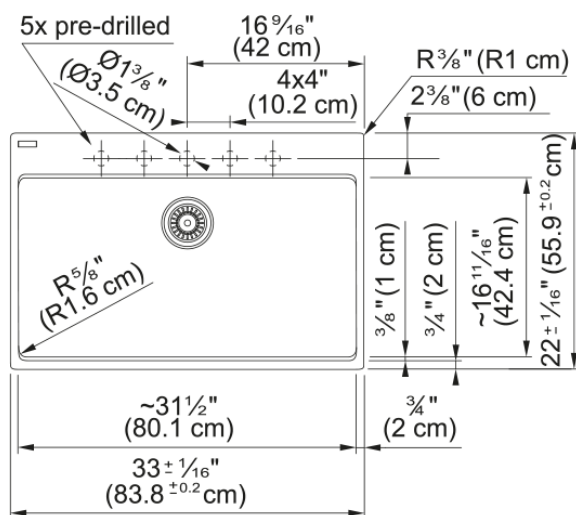

Maris Topmount Sink - MAG61031-OYS | 114.0686.984

33.0-in. x 22.0-in. Oyster Fraganite Single Bowl Kitchen Sink. Maris sinks are equipped with deep capacity bowls that can easily fit baking trays, pots, and pans to be washed with maximum ease. With our easy-to-use integrated ledge system, you'll accomplish more with your sink while making the most of your surrounding counter space. The rear drain maximizes the usable surface of the bowl and creates extra cabinet space beneath the sink. Maris Fraganite sinks are scratch-resistant, fade-resistant, and impact resistant and will retain their new appearance for years.

Aspect

Sink type	Sink
Type of material	Granite
Number of bowls	1
Color	Oyster
Surface finish	None

Product Dimensions

Length (right to left)	33
Width (front to back)	22.008
Large bowl size: right to left	31.457
Large bowl size: front to back	16.614
Large bowl: depth	9.488

Installation

Minimum cabinet size	36"
----------------------	-----

Product specifications

Installation type	Topmount / drop in
Drain hole	3 1/2"
Position of drainer	No drainer

Product identification

Product brand	FRANKE
Product family	Maris
Collection	Maris
Certified by	IAPMO