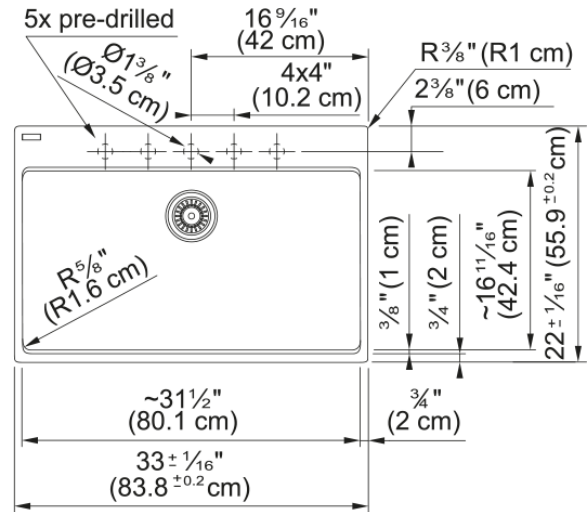

Maris Topmount Sink - MAG61031-PWT | 114.0686.985

33.0-in. x 22.0-in. Polar White Fraganite Single Bowl Kitchen Sink. Maris sinks are equipped with deep capacity bowls that can easily fit baking trays, pots, and pans to be washed with maximum ease. With our easy-to-use integrated ledge system, you'll accomplish more with your sink while making the most of your surrounding counter space. The rear drain maximizes the usable surface of the bowl and creates extra cabinet space beneath the sink. Maris Fraganite sinks are scratch-resistant, fade-resistant, and impact resistant and will retain their new appearance for years.

Aspect

Sink type	Sink
Type of material	Granite
Number of bowls	1
Color	Polar white
Surface finish	None

Product Dimensions

Length (right to left)	33
Width (front to back)	22.008
Large bowl size: right to left	31.457
Large bowl size: front to back	16.614
Large bowl: depth	9.488

Installation

Minimum cabinet size	36"
----------------------	-----

Product specifications

Installation type	Topmount / drop in
Drain hole	3 1/2"
Position of drainer	No drainer

Product identification

Product brand	FRANKE
Product family	Maris
Collection	Maris
Certified by	IAPMO