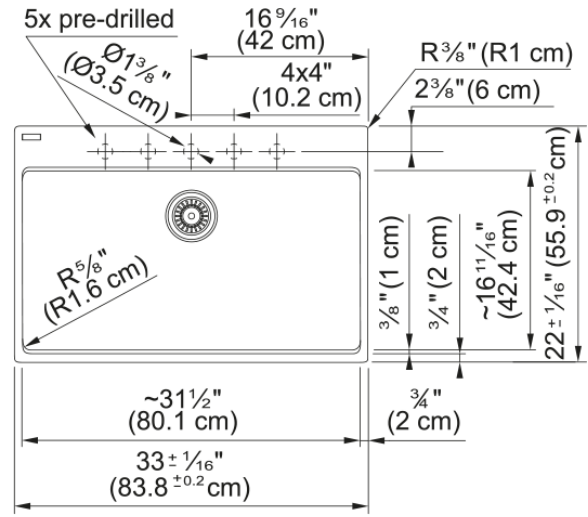

Maris Topmount Sink - MAG61031-SHG | 114.0686.986

33.0-in. x 22.0-in. Fraganite Single Bowl Kitchen Sink in Stone Grey. Maris sinks are equipped with deep capacity bowls that can easily fit baking trays, pots, and pans to be washed with maximum ease. With our easy-to-use integrated ledge system, you'll accomplish more with your sink while making the most of your surrounding counter space. The rear drain maximizes the usable surface of the bowl and creates extra cabinet space beneath the sink. Maris Fraganite sinks are scratch-resistant, fade-resistant, and impact resistant and will retain their new appearance for years.

Aspect

Sink type	Sink
Type of material	Granite
Number of bowls	1
Color	Stone grey
Surface finish	None

Product Dimensions

Length (right to left)	33
Width (front to back)	22.008
Large bowl size: right to left	31.457
Large bowl size: front to back	16.614
Large bowl: depth	9.488

Installation

Minimum cabinet size	36"
----------------------	-----

Product specifications

Installation type	Topmount / drop in
Drain hole	3 1/2"
Position of drainer	No drainer

Product identification

Product brand	FRANKE
Product family	Maris
Collection	Maris
Certified by	IAPMO