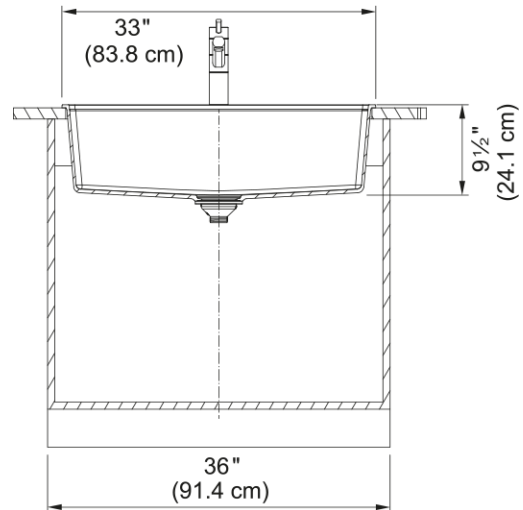

# Maris Topmount Sink - MAG61031-SLG | 114.0713.088

33.0-in. x 22.0-in. Slate Grey Fraganite Single Bowl Kitchen Sink. Maris sinks are equipped with deep capacity bowls that can easily fit baking trays, pots, and pans to be washed with maximum ease. With our easy-to-use integrated ledge system, you'll accomplish more with your sink while making the most of your surrounding counter space. The rear drain maximizes the usable surface of the bowl and creates extra cabinet space beneath the sink. Maris Fraganite sinks are scratch-resistant, fade-resistant, and impact resistant and will retain their new appearance for years.

## Product Dimensions

Length (right to left)	33
Width (front to back)	22.008
Large bowl size: right to left	31.457
Large bowl size: front to back	16.614
Large bowl: depth	9.488

## Installation

Minimum cabinet size	36"
----------------------	-----