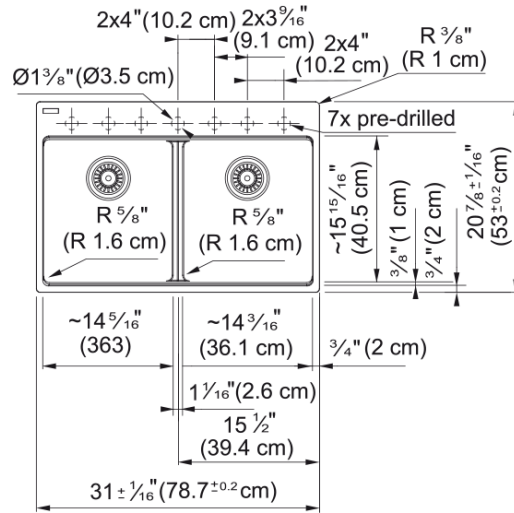

Maris Topmount Sink - MAG6201414-CHA | 114.0687.071

31.0-in. x 20.88-in. Champagne Fraganite Double Bowl Kitchen Sink. Maris sinks are equipped with deep capacity bowls that can easily fit baking trays, pots, and pans to be washed with maximum ease. With our easy-to-use integrated ledge system, you'll accomplish more with your sink while making the most of your surrounding counter space. The rear drain maximizes the usable surface of the bowl and creates extra cabinet space beneath the sink. Maris Fraganite sinks are scratch-resistant, fade-resistant, and impact resistant and will retain their new appearance for years.

Aspect

Sink type	Sink
Type of material	Granite
Number of bowls	2
Color	Champagne
Surface finish	None

Product Dimensions

Length (right to left)	31
Width (front to back)	20.874
Large bowl size: right to left	14.252
Large bowl size: front to back	15.606
Large bowl: depth	9.492
Small bowl size: right to left	14.252
Small bowl size: front to back	15.606
Small bowl: depth	9.492

Installation

Minimum cabinet size	33"
----------------------	-----

Product specifications

Installation type	Topmount / drop in
Drain hole	3 1/2"
Position of drainer	No drainer

Product identification

Product brand	FRANKE
Product family	Maris
Collection	Maris
Certified by	IAPMO