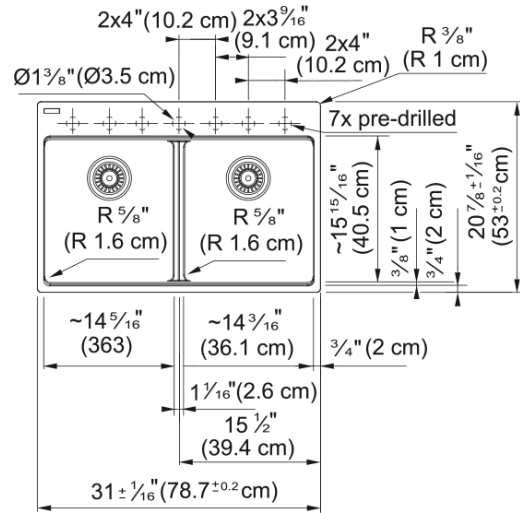

Maris Topmount Sink - MAG6201414-MBK | 114.0687.072

31.0-in. x 20.88-in. Matte Black Fraganite Double Bowl Kitchen Sink. Maris sinks are equipped with deep capacity bowls that can easily fit baking trays, pots, and pans to be washed with maximum ease. With our easy-to-use integrated ledge system, you'll accomplish more with your sink while making the most of your surrounding counter space. The rear drain maximizes the usable surface of the bowl and creates extra cabinet space beneath the sink. Maris Fraganite sinks are scratch-resistant, fade-resistant, and impact resistant and will retain their new appearance for years.

Aspect

Sink type	Sink
Type of material	Granite
Number of bowls	2
Color	Matte black
Surface finish	None

Product Dimensions

Length (right to left)	31
Width (front to back)	20.874
Large bowl size: right to left	14.252
Large bowl size: front to back	15.606
Large bowl: depth	9.492
Small bowl size: right to left	14.252
Small bowl size: front to back	15.606
Small bowl: depth	9.492

Installation

Minimum cabinet size	33"
----------------------	-----

Product specifications

Installation type	Topmount / drop in
Drain hole	3 1/2"
Position of drainer	No drainer

Product identification

Product brand	FRANKE
Product family	Maris
Collection	Maris
Certified by	IAPMO