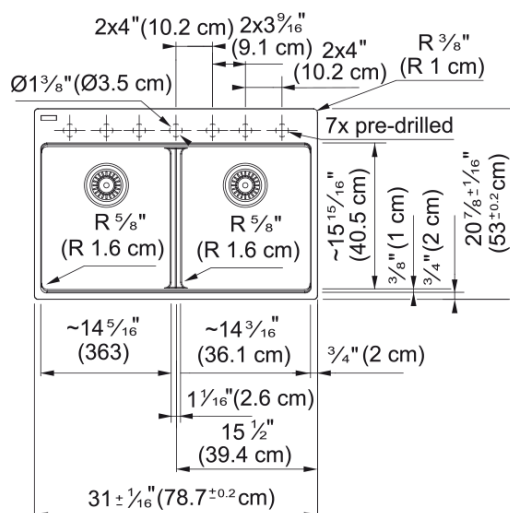

# Maris Topmount Sink - MAG6201414-OYS | 114.0687.075

31.0-in. x 20.88-in. Oyster Fraganite Double Bowl Kitchen Sink. Maris sinks are equipped with deep capacity bowls that can easily fit baking trays, pots, and pans to be washed with maximum ease. With our easy-to-use integrated ledge system, you'll accomplish more with your sink while making the most of your surrounding counter space. The rear drain maximizes the usable surface of the bowl and creates extra cabinet space beneath the sink. Maris Fraganite sinks are scratch-resistant, fade-resistant, and impact resistant and will retain their new appearance for years.

## Product Dimensions

Length (right to left)	31
Width (front to back)	20.874
Large bowl size: right to left	14.252
Large bowl size: front to back	15.606
Large bowl: depth	9.492
Small bowl size: right to left	14.252
Small bowl size: front to back	15.606
Small bowl: depth	9.492

## Installation

Minimum cabinet size	33"
----------------------	-----

## Product specifications

Installation type	Topmount / drop in
Drain hole	3 1/2"
Position of drainer	No drainer