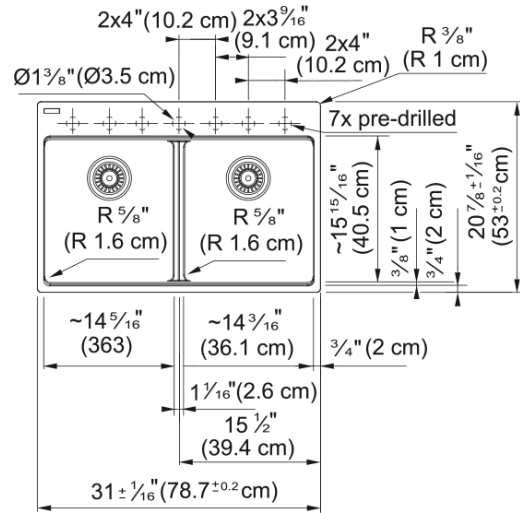

Maris Topmount Sink - MAG6201414-PWT | 114.0687.076

31.0-in. x 20.88-in. Polar White Fraganite Double Bowl Kitchen Sink. Maris sinks are equipped with deep capacity bowls that can easily fit baking trays, pots, and pans to be washed with maximum ease. With our easy-to-use integrated ledge system, you'll accomplish more with your sink while making the most of your surrounding counter space. The rear drain maximizes the usable surface of the bowl and creates extra cabinet space beneath the sink. Maris Fraganite sinks are scratch-resistant, fade-resistant, and impact resistant and will retain their new appearance for years.

Aspect

Sink type	Sink
Type of material	Granite
Number of bowls	2
Color	Polar white
Surface finish	None

Product Dimensions

Length (right to left)	31
Width (front to back)	20.874
Large bowl size: right to left	14.252
Large bowl size: front to back	15.606
Large bowl: depth	9.492
Small bowl size: right to left	14.252
Small bowl size: front to back	15.606
Small bowl: depth	9.492

Installation

Minimum cabinet size	33"
----------------------	-----

Product specifications

Installation type	Topmount / drop in
Drain hole	3 1/2"
Position of drainer	No drainer

Product identification

Product brand	FRANKE
Product family	Maris
Collection	Maris
Certified by	IAPMO