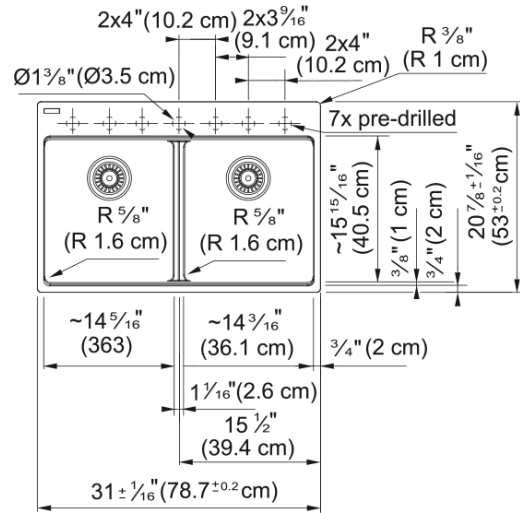

Maris Topmount Sink - MAG6201414-SHG | 114.0687.077

31.0-in. x 20.88-in. Fraganite Double Bowl Kitchen Sink in Stone Grey. Maris sinks are equipped with deep capacity bowls that can easily fit baking trays, pots, and pans to be washed with maximum ease. With our easy-to-use integrated ledge system, you'll accomplish more with your sink while making the most of your surrounding counter space. The rear drain maximizes the usable surface of the bowl and creates extra cabinet space beneath the sink. Maris Fraganite sinks are scratch-resistant, fade-resistant, and impact resistant and will retain their new appearance for years.

Aspect

Sink type	Sink
Type of material	Granite
Number of bowls	2
Color	Stone grey
Surface finish	None

Product Dimensions

Length (right to left)	31
Width (front to back)	20.874
Large bowl size: right to left	14.252
Large bowl size: front to back	15.606
Large bowl: depth	9.492
Small bowl size: right to left	14.252
Small bowl size: front to back	15.606
Small bowl: depth	9.492

Installation

Minimum cabinet size	33"
----------------------	-----

Product specifications

Installation type	Topmount / drop in
Drain hole	3 1/2"
Position of drainer	No drainer

Product identification

Product brand	FRANKE
Product family	Maris
Collection	Maris
Certified by	IAPMO