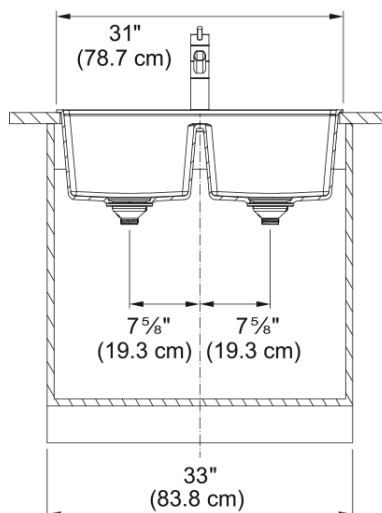

## Maris Topmount Sink - MAG6201414-SLG | 114.0713.092

31.0-in. x 20.88-in. Slate Grey Fraganite Double Bowl Kitchen Sink. Maris sinks are equipped with deep capacity bowls that can easily fit baking trays, pots, and pans to be washed with maximum ease. With our easy-to-use integrated ledge system, you'll accomplish more with your sink while making the most of your surrounding counter space. The rear drain maximizes the usable surface of the bowl and creates extra cabinet space beneath the sink. Maris Fraganite sinks are scratch-resistant, fade-resistant, and impact resistant and will retain their new appearance for years.

### Product Dimensions

Length (right to left)	31
Width (front to back)	20.874
Large bowl size: right to left	14.252
Large bowl size: front to back	15.606
Large bowl: depth	9.492
Small bowl size: right to left	14.252
Small bowl size: front to back	15.606
Small bowl: depth	9.492

### Installation

Minimum cabinet size	33"
----------------------	-----

### Product specifications

Installation type	Topmount / drop in
Drain hole	3 1/2"
Position of drainer	No drainer