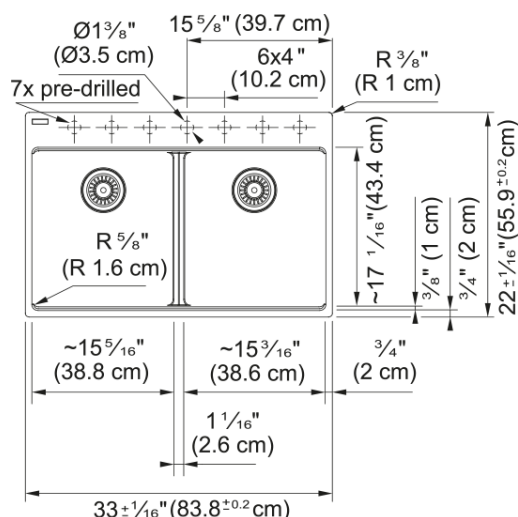

Maris Topmount Sink - MAG6201515-CHA | 114.0686.994

33.0-in. x 22.0-in. Champagne Fraganite Double Bowl Kitchen Sink. Maris sinks are equipped with deep capacity bowls that can easily fit baking trays, pots, and pans to be washed with maximum ease. With our easy-to-use integrated ledge system, you'll accomplish more with your sink while making the most of your surrounding counter space. The rear drain maximizes the usable surface of the bowl and creates extra cabinet space beneath the sink. Maris Fraganite sinks are scratch-resistant, fade-resistant, and impact resistant and will retain their new appearance for years.

Aspect

Sink type	Sink
Type of material	Granite
Number of bowls	2
Color	Champagne
Surface finish	None

Product Dimensions

Length (right to left)	32.992
Width (front to back)	22.008
Large bowl size: right to left	15.252
Large bowl size: front to back	16.732
Large bowl: depth	9.488
Small bowl size: right to left	15.252
Small bowl size: front to back	16.732
Small bowl: depth	9.488

Installation

Minimum cabinet size	36"
----------------------	-----

Product specifications

Installation type	Topmount / drop in
Drain hole	3 1/2"
Position of drainer	No drainer

Product identification

Product brand	FRANKE
Product family	Maris
Collection	Maris
Certified by	IAPMO