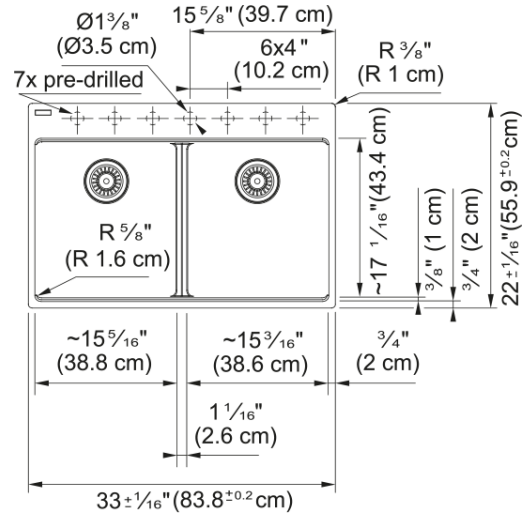

Maris Topmount Sink - MAG6201515-ONLY | 114.0686.997

33.0-in. x 22.0-in. Onyx Fraganite Double Bowl Kitchen Sink. Maris sinks are equipped with deep capacity bowls that can easily fit baking trays, pots, and pans to be washed with maximum ease. With our easy-to-use integrated ledge system, you'll accomplish more with your sink while making the most of your surrounding counter space. The rear drain maximizes the usable surface of the bowl and creates extra cabinet space beneath the sink. Maris Fraganite sinks are scratch-resistant, fade-resistant, and impact resistant and will retain their new appearance for years.

Aspect

Sink type	Sink
Type of material	Granite
Number of bowls	2
Color	Onyx
Surface finish	None

Product Dimensions

Length (right to left)	32.992
Width (front to back)	22.008
Large bowl size: right to left	15.252
Large bowl size: front to back	16.732
Large bowl: depth	9.488
Small bowl size: right to left	15.252
Small bowl size: front to back	16.732
Small bowl: depth	9.488

Installation

Minimum cabinet size	36"
----------------------	-----

Product specifications

Installation type	Topmount / drop in
Drain hole	3 1/2"
Position of drainer	No drainer

Product identification

Product brand	FRANKE
Product family	Maris
Collection	Maris
Certified by	IAPMO