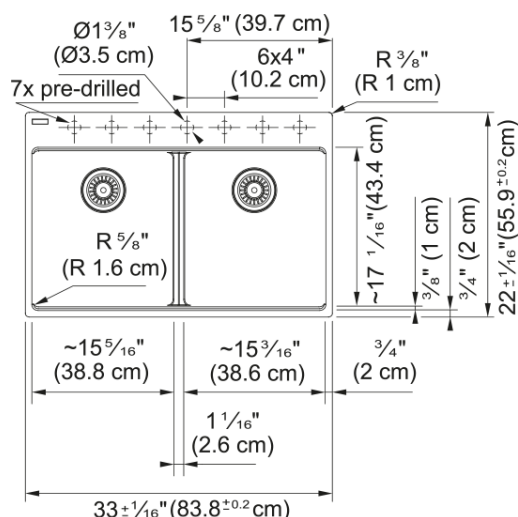

Maris Topmount Sink - MAG6201515-PWT | 114.0686.999

33.0-in. x 22.0-in. Polar White Fraganite Double Bowl Kitchen Sink. Maris sinks are equipped with deep capacity bowls that can easily fit baking trays, pots, and pans to be washed with maximum ease. With our easy-to-use integrated ledge system, you'll accomplish more with your sink while making the most of your surrounding counter space. The rear drain maximizes the usable surface of the bowl and creates extra cabinet space beneath the sink. Maris Fraganite sinks are scratch-resistant, fade-resistant, and impact resistant and will retain their new appearance for years.

Aspect

Sink type	Sink
Type of material	Granite
Number of bowls	2
Color	Polar white
Surface finish	None

Product Dimensions

Length (right to left)	32.992
Width (front to back)	22.008
Large bowl size: right to left	15.252
Large bowl size: front to back	16.732
Large bowl: depth	9.488
Small bowl size: right to left	15.252
Small bowl size: front to back	16.732
Small bowl: depth	9.488

Installation

Minimum cabinet size	36"
----------------------	-----

Product specifications

Installation type	Topmount / drop in
Drain hole	3 1/2"
Position of drainer	No drainer

Product identification

Product brand	FRANKE
Product family	Maris
Collection	Maris
Certified by	IAPMO