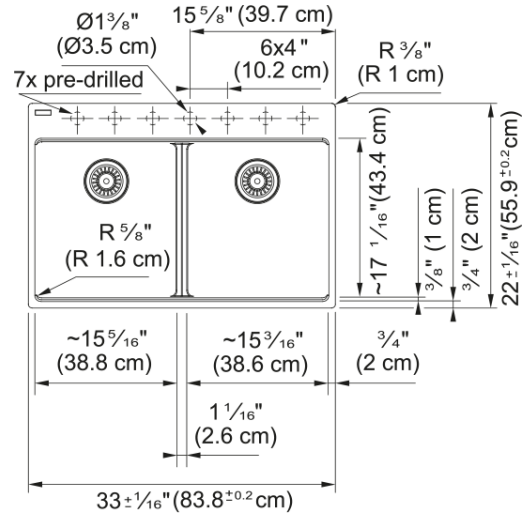

Maris Topmount Sink - MAG6201515-SHG | 114.0687.000

33.0-in. x 22.0-in. Fraganite Double Bowl Kitchen Sink in Stone Grey. Maris sinks are equipped with deep capacity bowls that can easily fit baking trays, pots, and pans to be washed with maximum ease. With our easy-to-use integrated ledge system, you'll accomplish more with your sink while making the most of your surrounding counter space. The rear drain maximizes the usable surface of the bowl and creates extra cabinet space beneath the sink. Maris Fraganite sinks are scratch-resistant, fade-resistant, and impact resistant and will retain their new appearance for years.

Aspect

Sink type	Sink
Type of material	Granite
Number of bowls	2
Color	Stone grey
Surface finish	None

Product Dimensions

Length (right to left)	32.992
Width (front to back)	22.008
Large bowl size: right to left	15.252
Large bowl size: front to back	16.732
Large bowl: depth	9.488
Small bowl size: right to left	15.252
Small bowl size: front to back	16.732
Small bowl: depth	9.488

Installation

Minimum cabinet size	36"
----------------------	-----

Product specifications

Installation type	Topmount / drop in
Drain hole	3 1/2"
Position of drainer	No drainer

Product identification

Product brand	FRANKE
Product family	Maris
Collection	Maris
Certified by	IAPMO