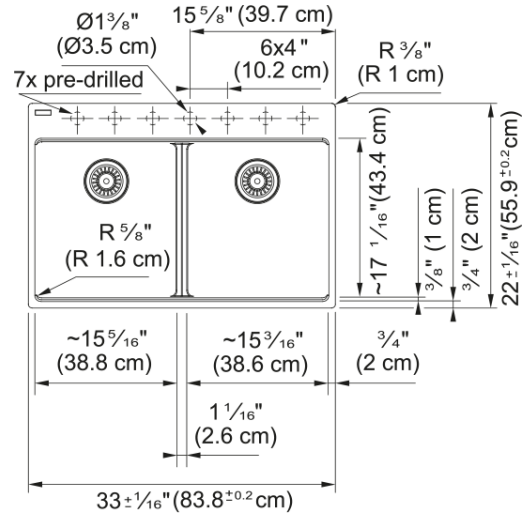

# Maris Topmount Sink - MAG6201515-SLG | 114.0713.094

33.0-in. x 22.0-in. Slate Grey Fraganite Double Bowl Kitchen Sink. Maris sinks are equipped with deep capacity bowls that can easily fit baking trays, pots, and pans to be washed with maximum ease. With our easy-to-use integrated ledge system, you'll accomplish more with your sink while making the most of your surrounding counter space. The rear drain maximizes the usable surface of the bowl and creates extra cabinet space beneath the sink. Maris Fraganite sinks are scratch-resistant, fade-resistant, and impact resistant and will retain their new appearance for years.

## Product Dimensions

Length (right to left)	32.992
Width (front to back)	22.008
Large bowl size: right to left	15.252
Large bowl size: front to back	16.732
Large bowl: depth	9.488
Small bowl size: right to left	15.252
Small bowl size: front to back	16.732
Small bowl: depth	9.488

## Installation

Minimum cabinet size	36"
----------------------	-----

## Product specifications

Installation type	Topmount / drop in
Drain hole	3 1/2"
Position of drainer	No drainer