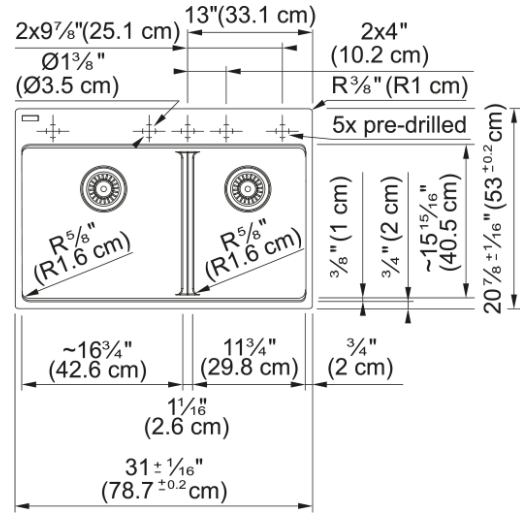

Maris Topmount Sink - MAG6601611LD-CHA | 114.0687.085

31.0-in. x 20.88-in. Champagne Fraganite Double Bowl Low-Divide Kitchen Sink. Maris sinks are equipped with deep capacity bowls. The double bowl design allows you to multi-task with ease, while the low divide creates a larger single bowl perfect for cleaning oversized cookware and bakeware. With our easy-to-use integrated ledge system, you'll accomplish more with your sink while making the most of your surrounding counter space. The rear drain maximizes the usable surface of the bowl and creates extra cabinet space beneath the sink. Maris Fraganite sinks are scratch-resistant, fade-resistant, and impact resistant and will retain their new appearance for years.

Aspect

Sink type	Sink
Type of material	Granite
Number of bowls	2
Color	Champagne
Surface finish	None

Product Dimensions

Length (right to left)	30.984
Width (front to back)	20.866
Large bowl size: right to left	16.945
Large bowl size: front to back	15.606
Large bowl: depth	9.492
Small bowl size: right to left	11.984
Small bowl size: front to back	15.606
Small bowl: depth	9.492

Installation

Minimum cabinet size	33"
----------------------	-----

Product specifications

Installation type	Topmount / drop in
Drain hole	3 1/2"
Position of drainer	No drainer

Product identification

Product brand	FRANKE
Product family	Maris
Collection	Maris
Certified by	IAPMO