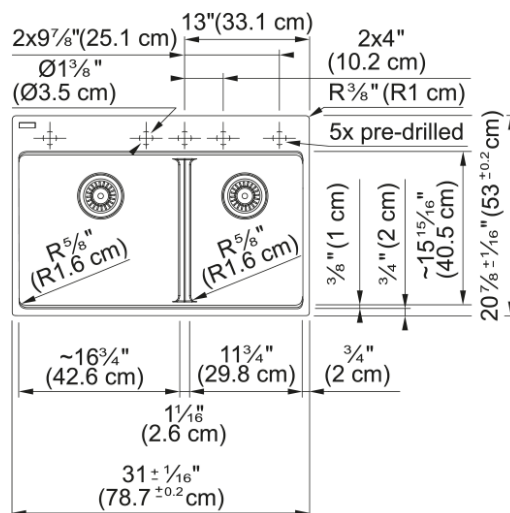

Maris Topmount Sink - MAG6601611LD-MBK | 114.0687.086

31.0-in. x 20.88-in. Matte Black Fraganite Double Bowl Low-Divide Kitchen Sink. Maris sinks are equipped with deep capacity bowls. The double bowl design allows you to multi-task with ease, while the low divide creates a larger single bowl perfect for cleaning oversized cookware and bakeware. With our easy-to-use integrated ledge system, you'll accomplish more with your sink while making the most of your surrounding counter space. The rear drain maximizes the usable surface of the bowl and creates extra cabinet space beneath the sink. Maris Fraganite sinks are scratch-resistant, fade-resistant, and impact resistant and will retain their new appearance for years.

Aspect

Sink type	Sink
Type of material	Granite
Number of bowls	2
Color	Matte black
Surface finish	None

Product Dimensions

Length (right to left)	30.984
Width (front to back)	20.866
Large bowl size: right to left	16.945
Large bowl size: front to back	15.606
Large bowl: depth	9.492
Small bowl size: right to left	11.984
Small bowl size: front to back	15.606
Small bowl: depth	9.492

Installation

Minimum cabinet size	33"
----------------------	-----

Product specifications

Installation type	Topmount / drop in
Drain hole	3 1/2"
Position of drainer	No drainer

Product identification

Product brand	FRANKE
Product family	Maris
Collection	Maris
Certified by	IAPMO