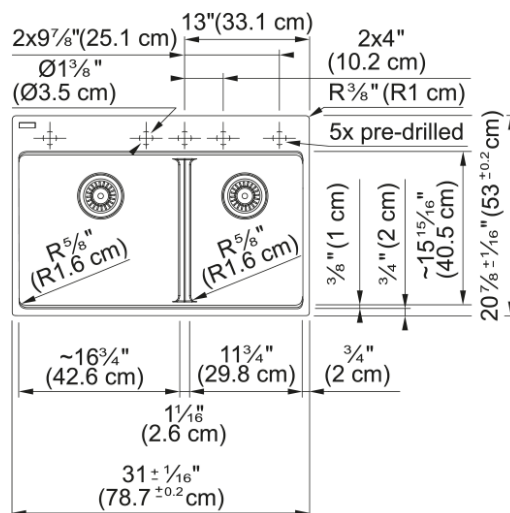

# Maris Topmount Sink - MAG6601611LD-MOC | 114.0687.087

31.0-in. x 20.88-in. Mocha Fraganite Double Bowl Low-Divide Kitchen Sink. Maris sinks are equipped with deep capacity bowls. The double bowl design allows you to multi-task with ease, while the low divide creates a larger single bowl perfect for cleaning oversized cookware and bakeware. With our easy-to-use integrated ledge system, you'll accomplish more with your sink while making the most of your surrounding counter space. The rear drain maximizes the usable surface of the bowl and creates extra cabinet space beneath the sink. Maris Fraganite sinks are scratch-resistant, fade-resistant, and impact resistant and will retain their new appearance for years.

## Product Dimensions

Length (right to left)	30.984
Width (front to back)	20.866
Large bowl size: right to left	16.945
Large bowl size: front to back	15.606
Large bowl: depth	9.492
Small bowl size: right to left	11.984
Small bowl size: front to back	15.606
Small bowl: depth	9.492

## Installation

Minimum cabinet size	33"
----------------------	-----

## Product specifications

Installation type	Topmount / drop in
Drain hole	3 1/2"
Position of drainer	No drainer