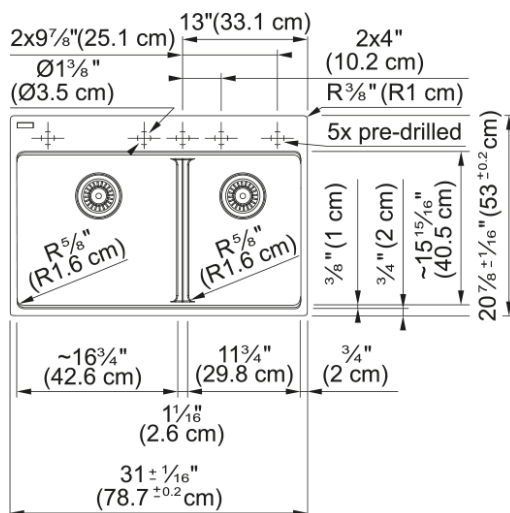

# Maris Topmount Sink - MAG6601611LD-ONY | 114.0687.088

31.0-in. x 20.88-in. Onyx Fraganite Double Bowl Low-Divide Kitchen Sink. Maris sinks are equipped with deep capacity bowls. The double bowl design allows you to multi-task with ease, while the low divide creates a larger single bowl perfect for cleaning oversized cookware and bakeware. With our easy-to-use integrated ledge system, you'll accomplish more with your sink while making the most of your surrounding counter space. The rear drain maximizes the usable surface of the bowl and creates extra cabinet space beneath the sink. Maris Fraganite sinks are scratch-resistant, fade-resistant, and impact resistant and will retain their new appearance for years.

## Product Dimensions

Length (right to left)	30.984
Width (front to back)	20.866
Large bowl size: right to left	16.945
Large bowl size: front to back	15.606
Large bowl: depth	9.492
Small bowl size: right to left	11.984
Small bowl size: front to back	15.606
Small bowl: depth	9.492

## Installation

Minimum cabinet size	33"
----------------------	-----

## Product specifications

Installation type	Topmount / drop in
Drain hole	3 1/2"
Position of drainer	No drainer