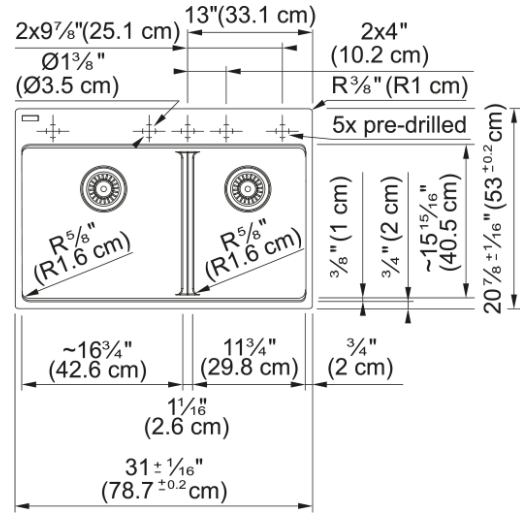

# Maris Topmount Sink - MAG6601611LD-OYS | 114.0687.089

31.0-in. x 20.88-in. Oyster Fraganite Double Bowl Low-Divide Kitchen Sink. Maris sinks are equipped with deep capacity bowls. The double bowl design allows you to multi-task with ease, while the low divide creates a larger single bowl perfect for cleaning oversized cookware and bakeware. With our easy-to-use integrated ledge system, you'll accomplish more with your sink while making the most of your surrounding counter space. The rear drain maximizes the usable surface of the bowl and creates extra cabinet space beneath the sink. Maris Fraganite sinks are scratch-resistant, fade-resistant, and impact resistant and will retain their new appearance for years.

## Product Dimensions

Length (right to left)	30.984
Width (front to back)	20.866
Large bowl size: right to left	16.945
Large bowl size: front to back	15.606
Large bowl: depth	9.492
Small bowl size: right to left	11.984
Small bowl size: front to back	15.606
Small bowl: depth	9.492

## Installation

Minimum cabinet size	33"
----------------------	-----

## Product specifications

Installation type	Topmount / drop in
Drain hole	3 1/2"
Position of drainer	No drainer