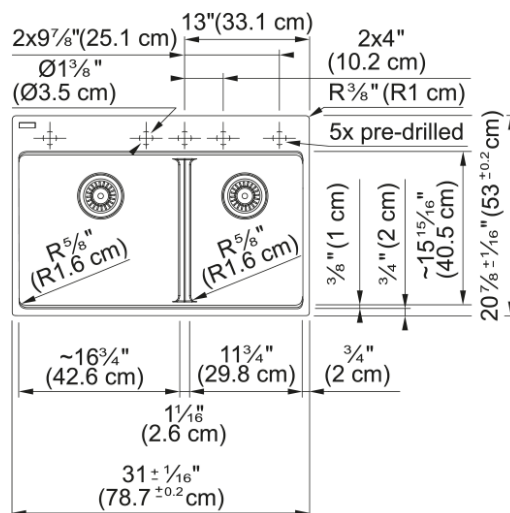

Maris Topmount Sink - MAG6601611LD-PWT | 114.0687.090

31.0-in. x 20.88-in. Polar White Fraganite Double Bowl Low-Divide Kitchen Sink. Maris sinks are equipped with deep capacity bowls. The double bowl design allows you to multi-task with ease, while the low divide creates a larger single bowl perfect for cleaning oversized cookware and bakeware. With our easy-to-use integrated ledge system, you'll accomplish more with your sink while making the most of your surrounding counter space. The rear drain maximizes the usable surface of the bowl and creates extra cabinet space beneath the sink. Maris Fraganite sinks are scratch-resistant, fade-resistant, and impact resistant and will retain their new appearance for years.

Aspect

Sink type	Sink
Type of material	Granite
Number of bowls	2
Color	Polar white
Surface finish	None

Product Dimensions

Length (right to left)	30.984
Width (front to back)	20.866
Large bowl size: right to left	16.945
Large bowl size: front to back	15.606
Large bowl: depth	9.492
Small bowl size: right to left	11.984
Small bowl size: front to back	15.606
Small bowl: depth	9.492

Installation

Minimum cabinet size	33"
----------------------	-----

Product specifications

Installation type	Topmount / drop in
Drain hole	3 1/2"
Position of drainer	No drainer

Product identification

Product brand	FRANKE
Product family	Maris
Collection	Maris
Certified by	IAPMO