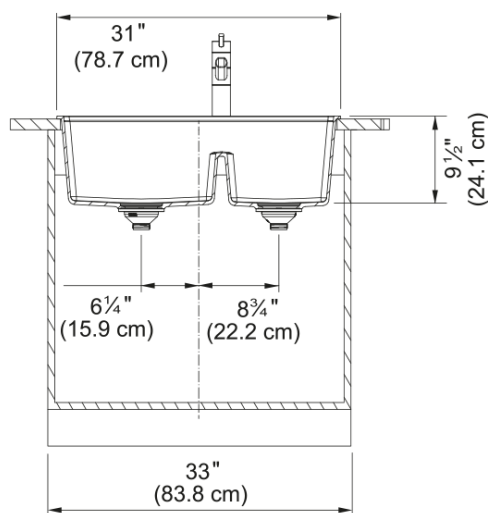

Maris Topmount Sink - MAG6601611LD-SLG | 114.0713.096

31.0-in. x 20.88-in. Slate Grey Fraganite Double Bowl Low-Divide Kitchen Sink. Maris sinks are equipped with deep capacity bowls. The double bowl design allows you to multi-task with ease, while the low divide creates a larger single bowl perfect for cleaning oversized cookware and bakeware. With our easy-to-use integrated ledge system, you'll accomplish more with your sink while making the most of your surrounding counter space. The rear drain maximizes the usable surface of the bowl and creates extra cabinet space beneath the sink. Maris Fraganite sinks are scratch-resistant, fade-resistant, and impact resistant and will retain their new appearance for years.

Aspect

Sink type	Sink
Type of material	Granite
Number of bowls	2
Color	Slate grey
Surface finish	None

Product Dimensions

Length (right to left)	30.984
Width (front to back)	20.866
Large bowl size: right to left	16.945
Large bowl size: front to back	15.606
Large bowl: depth	9.492
Small bowl size: right to left	11.984
Small bowl size: front to back	15.606
Small bowl: depth	9.492

Installation

Minimum cabinet size	33"
----------------------	-----

Product specifications

Installation type	Topmount / drop in
Drain hole	3 1/2"
Position of drainer	No drainer

Product identification

Product brand	FRANKE
Collection	Maris
Certified by	IAPMO