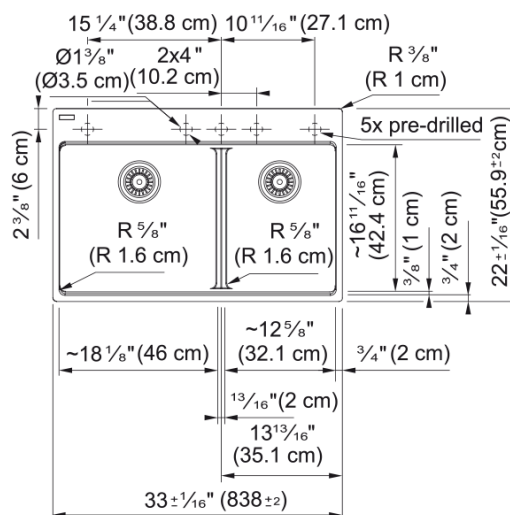

# Maris Topmount Sink - MAG6601812LD-CHA | 114.0687.008

33.0-in. x 22.0-in. Champagne Fraganite Double Bowl Low-Divide Kitchen Sink. Maris sinks are equipped with deep capacity bowls. The double bowl design allows you to multi-task with ease, while the low divide creates a larger single bowl perfect for cleaning oversized cookware and bakeware. With our easy-to-use integrated ledge system, you'll accomplish more with your sink while making the most of your surrounding counter space. The rear drain maximizes the usable surface of the bowl and creates extra cabinet space beneath the sink. Maris Fraganite sinks are scratch-resistant, fade-resistant, and impact resistant and will retain their new appearance for years.

## Product Dimensions

Length (right to left)	32.992
Width (front to back)	22.008
Large bowl size: right to left	18.15
Large bowl size: front to back	16.614
Large bowl: depth	9.488
Small bowl size: right to left	12.756
Small bowl size: front to back	16.614
Small bowl: depth	9.488

## Installation

Minimum cabinet size	33"
----------------------	-----

## Product specifications

Installation type	Topmount / drop in
Drain hole	3 1/2"
Position of drainer	No drainer