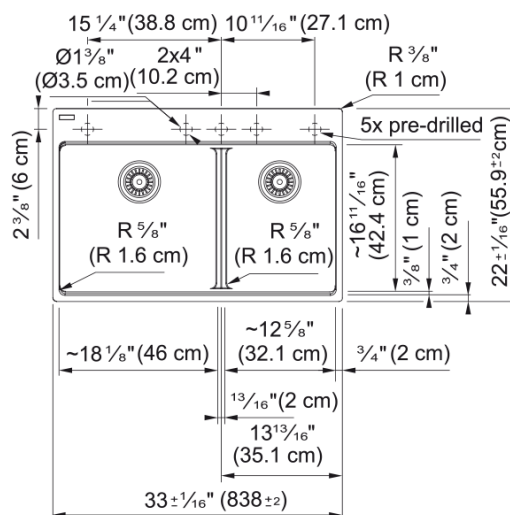

Maris Topmount Sink - MAG6601812LD-MBK | 114.0687.009

33.0-in. x 22.0-in. Matte Black Fraganite Double Bowl Low-Divide Kitchen Sink. Maris sinks are equipped with deep capacity bowls. The double bowl design allows you to multi-task with ease, while the low divide creates a larger single bowl perfect for cleaning oversized cookware and bakeware. With our easy-to-use integrated ledge system, you'll accomplish more with your sink while making the most of your surrounding counter space. The rear drain maximizes the usable surface of the bowl and creates extra cabinet space beneath the sink. Maris Fraganite sinks are scratch-resistant, fade-resistant, and impact resistant and will retain their new appearance for years.

Aspect

Sink type	Sink
Type of material	Granite
Number of bowls	2
Color	Matte black
Surface finish	None

Product Dimensions

Length (right to left)	32.992
Width (front to back)	22.008
Large bowl size: right to left	18.15
Large bowl size: front to back	16.614
Large bowl: depth	9.488
Small bowl size: right to left	12.756
Small bowl size: front to back	16.614
Small bowl: depth	9.488

Installation

Minimum cabinet size	33"
----------------------	-----

Product specifications

Installation type	Topmount / drop in
Drain hole	3 1/2"
Position of drainer	No drainer

Product identification

Product brand	FRANKE
Product family	Maris
Collection	Maris
Certified by	IAPMO