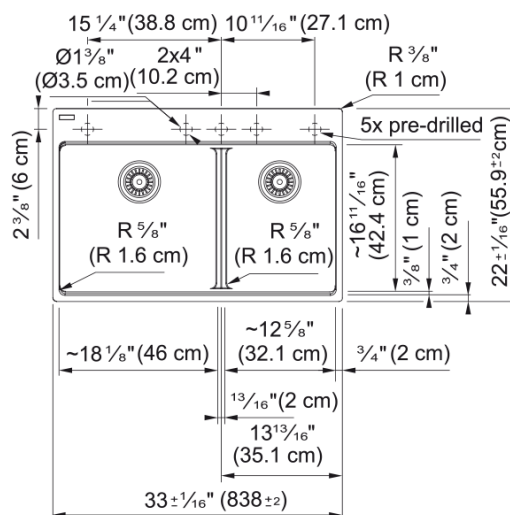

Maris Topmount Sink - MAG6601812LD-ONY | 114.0687.011

33.0-in. x 22.0-in. Onyx Fraganite Double Bowl Low-Divide Kitchen Sink. Maris sinks are equipped with deep capacity bowls. The double bowl design allows you to multi-task with ease, while the low divide creates a larger single bowl perfect for cleaning oversized cookware and bakeware. With our easy-to-use integrated ledge system, you'll accomplish more with your sink while making the most of your surrounding counter space. The rear drain maximizes the usable surface of the bowl and creates extra cabinet space beneath the sink. Maris Fraganite sinks are scratch-resistant, fade-resistant, and impact resistant and will retain their new appearance for years.

Aspect

Sink type	Sink
Type of material	Granite
Number of bowls	2
Color	Onyx
Surface finish	None

Product Dimensions

Length (right to left)	32.992
Width (front to back)	22.008
Large bowl size: right to left	18.15
Large bowl size: front to back	16.614
Large bowl: depth	9.488
Small bowl size: right to left	12.756
Small bowl size: front to back	16.614
Small bowl: depth	9.488

Installation

Minimum cabinet size	33"
----------------------	-----

Product specifications

Installation type	Topmount / drop in
Drain hole	3 1/2"
Position of drainer	No drainer

Product identification

Product brand	FRANKE
Product family	Maris
Collection	Maris
Certified by	IAPMO