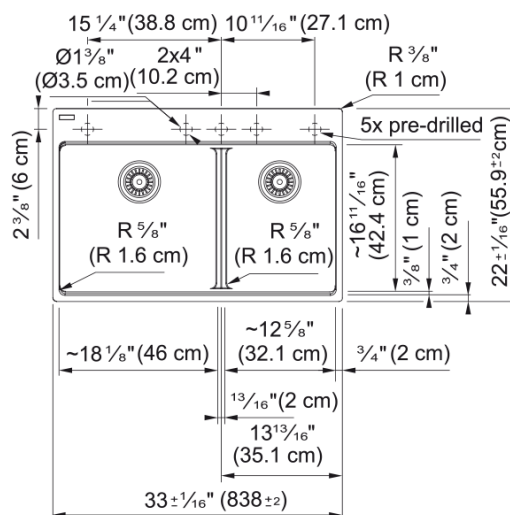

Maris Topmount Sink - MAG6601812LD-OYS | 114.0687.012

33.0-in. x 22.0-in. Oyster Fraganite Double Bowl Low-Divide Kitchen Sink. Maris sinks are equipped with deep capacity bowls. The double bowl design allows you to multi-task with ease, while the low divide creates a larger single bowl perfect for cleaning oversized cookware and bakeware. With our easy-to-use integrated ledge system, you'll accomplish more with your sink while making the most of your surrounding counter space. The rear drain maximizes the usable surface of the bowl and creates extra cabinet space beneath the sink. Maris Fraganite sinks are scratch-resistant, fade-resistant, and impact resistant and will retain their new appearance for years.

Aspect

Sink type	Sink
Type of material	Granite
Number of bowls	2
Color	Oyster
Surface finish	None

Product Dimensions

Length (right to left)	32.992
Width (front to back)	22.008
Large bowl size: right to left	18.15
Large bowl size: front to back	16.614
Large bowl: depth	9.488
Small bowl size: right to left	12.756
Small bowl size: front to back	16.614
Small bowl: depth	9.488

Installation

Minimum cabinet size	33"
----------------------	-----

Product specifications

Installation type	Topmount / drop in
Drain hole	3 1/2"
Position of drainer	No drainer

Product identification

Product brand	FRANKE
Product family	Maris
Collection	Maris
Certified by	IAPMO