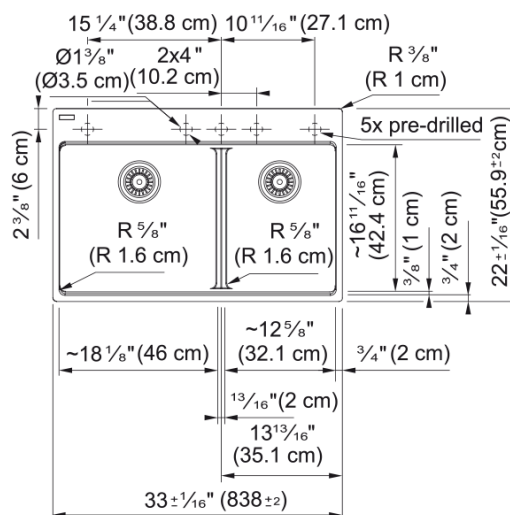

# Maris Topmount Sink - MAG6601812LD-SHG | 114.0687.014

33.0-in. x 22.0-in. Fraganite Double Bowl Low-Divide Kitchen Sink in Stone Grey. Maris sinks are equipped with deep capacity bowls. The double bowl design allows you to multi-task with ease, while the low divide creates a larger single bowl perfect for cleaning oversized cookware and bakeware. With our easy-to-use integrated ledge system, you'll accomplish more with your sink while making the most of your surrounding counter space. The rear drain maximizes the usable surface of the bowl and creates extra cabinet space beneath the sink. Maris Fraganite sinks are scratch-resistant, fade-resistant, and impact resistant and will retain their new appearance for years.

## Product Dimensions

Length (right to left)	32.992
Width (front to back)	22.008
Large bowl size: right to left	18.15
Large bowl size: front to back	16.614
Large bowl: depth	9.488
Small bowl size: right to left	12.756
Small bowl size: front to back	16.614
Small bowl: depth	9.488

## Installation

Minimum cabinet size	33"
----------------------	-----

## Product specifications

Installation type	Topmount / drop in
Drain hole	3 1/2"
Position of drainer	No drainer