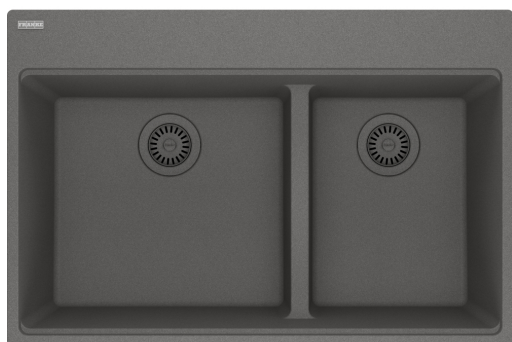

# Maris Topmount Sink - MAG6601812LD-SHG | 114.0687.014

33.0-in. x 22.0-in. Fraganite Double Bowl Low-Divide Kitchen Sink in Stone Grey. Maris sinks are equipped with deep capacity bowls. The double bowl design allows you to multi-task with ease, while the low divide creates a larger single bowl perfect for cleaning oversized cookware and bakeware. With our easy-to-use integrated ledge system, you'll accomplish more with your sink while making the most of your surrounding counter space. The rear drain maximizes the usable surface of the bowl and creates extra cabinet space beneath the sink. Maris Fraganite sinks are scratch-resistant, fade-resistant, and impact resistant and will retain their new appearance for years.

## Aspect

Sink type	Sink
Type of material	Granite
Number of bowls	2
Color	Stone grey
Surface finish	None

## Product Dimensions

Length (right to left)	32.992
Width (front to back)	22.008
Large bowl size: right to left	18.15
Large bowl size: front to back	16.614
Large bowl: depth	9.488
Small bowl size: right to left	12.756
Small bowl size: front to back	16.614
Small bowl: depth	9.488