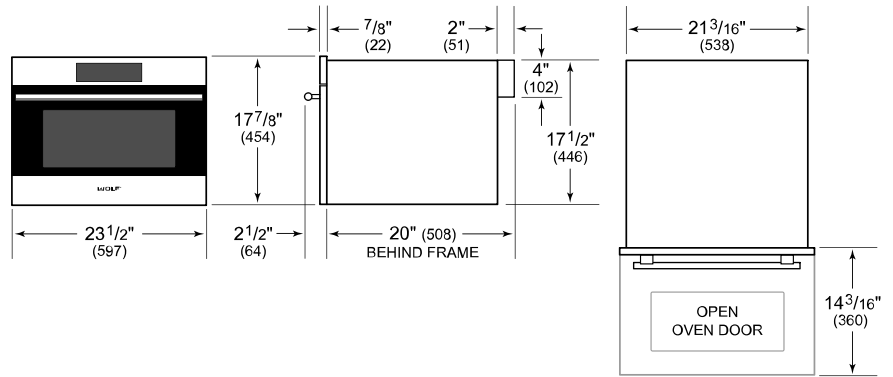

ACCESSORIES

Pro Handle

Accessories available through an authorized dealer.

For local dealer information, visit subzero-wolf.com/locator.

PRODUCT SPECIFICATIONS

Model	MDD2450TE/S/T
Dimensions	23 1/2"W x 17 7/8"H x 20"D
Capacity	1.6 cu. ft.
Door Clearance	14 3/16"
Weight	74 lbs
Electrical Supply	120 VAC, 60 Hz
Electrical Service	15 amp dedicated circuit
Power Cord Length	4 Feet
Receptacle	3-prong grounding-type

DIMENSIONS

ELECTRICAL

NOTE: Dimensions in parenthesis are in millimeters unless otherwise specified

STANDARD INSTALLATION