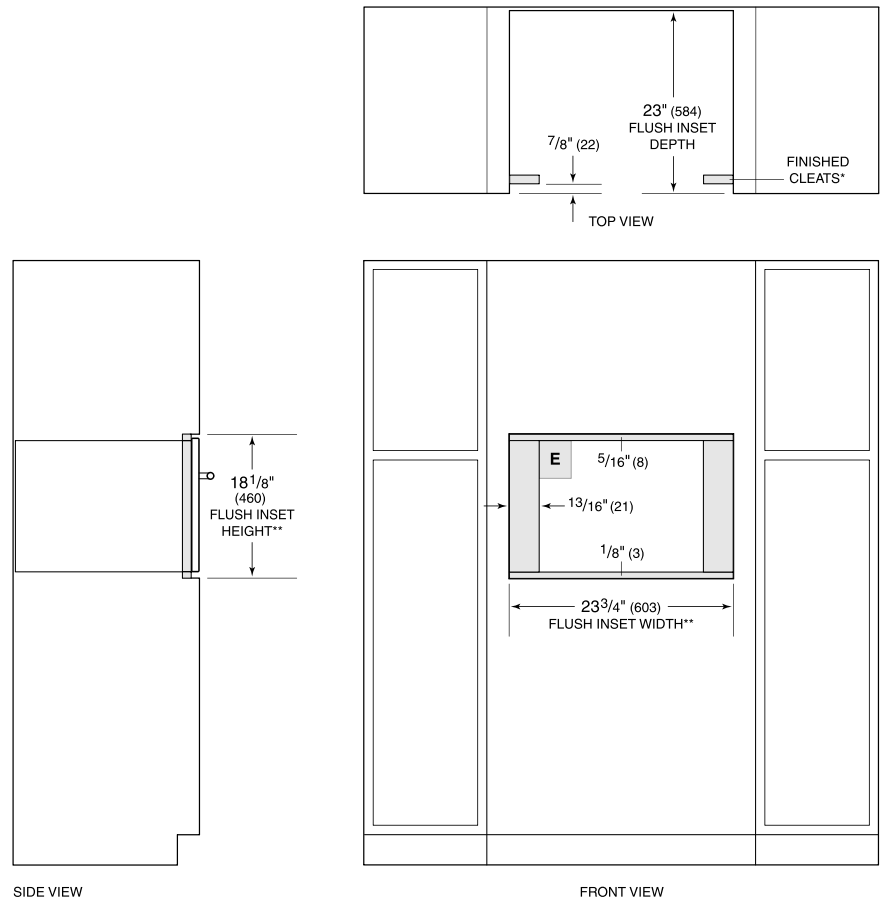

ACCESSORIES

Pro Handle

Accessories available through an authorized dealer.

For local dealer information, visit subzero-wolf.com/locator.

PRODUCT SPECIFICATIONS

Model	MDD2450TE/S/T
Dimensions	23 1/2"W x 17 7/8"H x 20"D
Capacity	1.6 cu. ft.
Door Clearance	14 3/16"
Weight	74 lbs
Electrical Supply	120 VAC, 60 Hz
Electrical Service	15 amp dedicated circuit
Power Cord Length	4 Feet
Receptacle	3-prong grounding-type

ELECTRICAL

NOTE: Dimensions in parenthesis are in millimeters unless otherwise specified

DIMENSIONS

FLUSH INSTALLATION

*Will be visible and should be finished to match cabinetry.
 **Dimension provides minimum reveals.