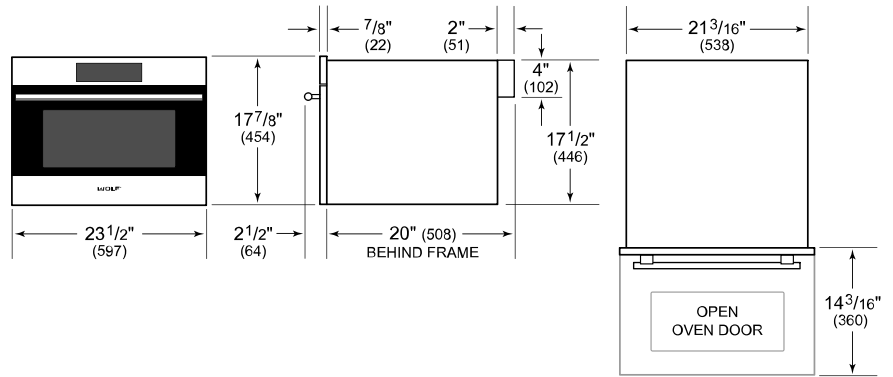

ACCESSORIES

Pro Handle

Accessories available through an authorized dealer.

For local dealer information, visit subzero-wolf.com/locator.

PRODUCT SPECIFICATIONS

Model	MDD2450TE/S/T
Dimensions	23 1/2"W x 17 7/8"H x 20"D
Capacity	1.6 cu. ft.
Door Clearance	14 3/16"
Weight	74 lbs
Electrical Supply	120 VAC, 60 Hz
Electrical Service	15 amp dedicated circuit
Power Cord Length	4 Feet
Receptacle	3-prong grounding-type

ELECTRICAL

NOTE: Dimensions in parenthesis are in millimeters unless otherwise specified

DIMENSIONS

FLUSH INSTALLATION

*Will be visible and should be finished to match cabinetry.
 **Dimension provides minimum reveals.