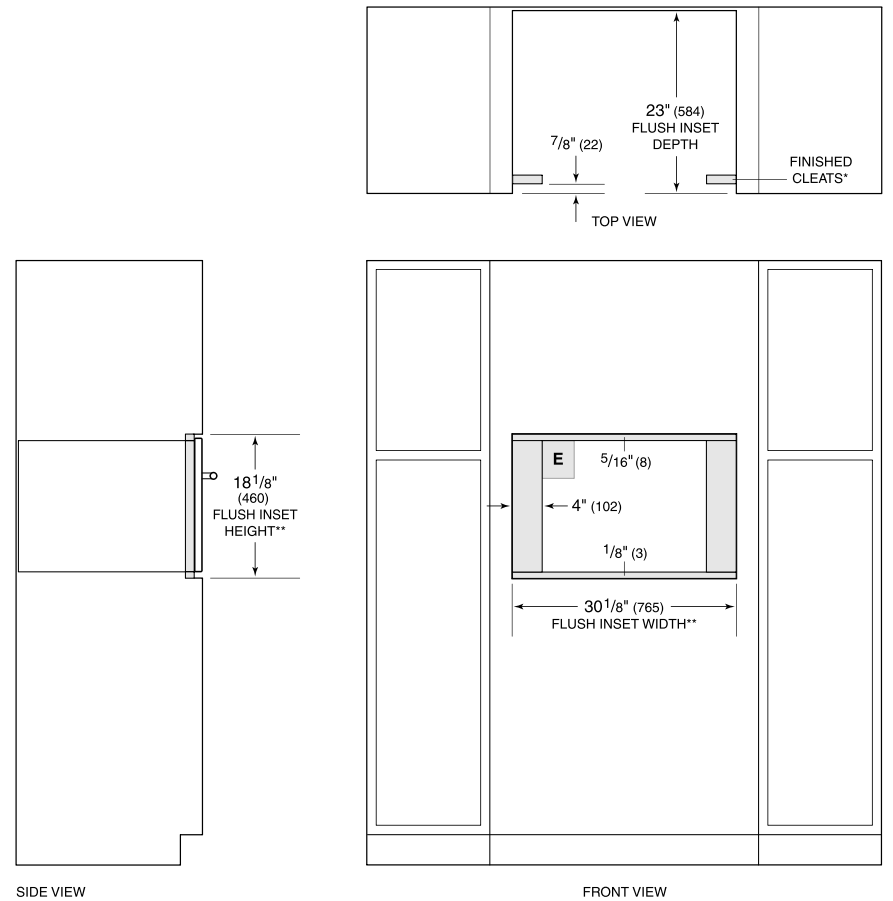

PRODUCT SPECIFICATIONS

Model	MDD3050CM/B/T
Dimensions	29 7/8"W x 17 7/8"H x 20"D
Capacity	1.6 cu. ft.
Door Clearance	14 3/16"
Weight	81 lbs
Electrical Supply	120 VAC, 60 Hz
Electrical Service	15 amp dedicated circuit
Power Cord Length	4 Feet
Receptacle	3-prong grounding-type

ELECTRICAL

NOTE: Dimensions in parenthesis are in millimeters unless otherwise specified

DIMENSIONS

FLUSH INSTALLATION

*Will be visible and should be finished to match cabinetry.
 **Dimension provides minimum reveals.