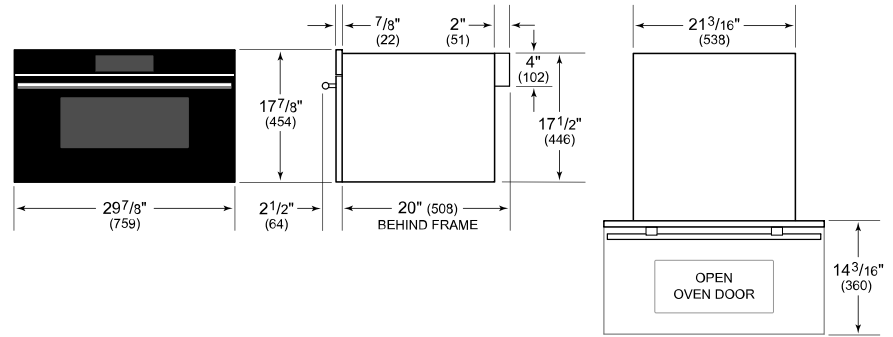

PRODUCT SPECIFICATIONS

Model	MDD3050CM/B/T
Dimensions	29 7/8"W x 17 7/8"H x 20"D
Capacity	1.6 cu. ft.
Door Clearance	14 3/16"
Weight	81 lbs
Electrical Supply	120 VAC, 60 Hz
Electrical Service	15 amp dedicated circuit
Power Cord Length	4 Feet
Receptacle	3-prong grounding-type

ELECTRICAL

NOTE: Dimensions in parenthesis are in millimeters unless otherwise specified

DIMENSIONS

FLUSH INSTALLATION

*Will be visible and should be finished to match cabinetry.
 **Dimension provides minimum reveals.