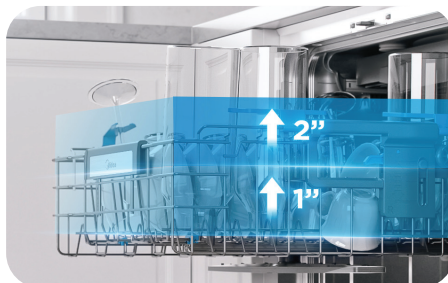

3-Level Height Adjustable Rack

Available Colors

Stainless
MDT24P3CST

Certifications & Warranty

FEATURES

3-Stage Total Drying

Delivers Perfectly Dry and Spotless Dishes

Bottle Wash Zone

Deep-Cleans Bottles with Powerful Jets

3-Level Height Adjustable Rack

Create Space on the Rack Below

3rd Rack

Holds Utensils of All Sizes

3-Level Spray Arms

Ensure Maximum Cleaning Coverage

2-Year Warranty

Double the Standard