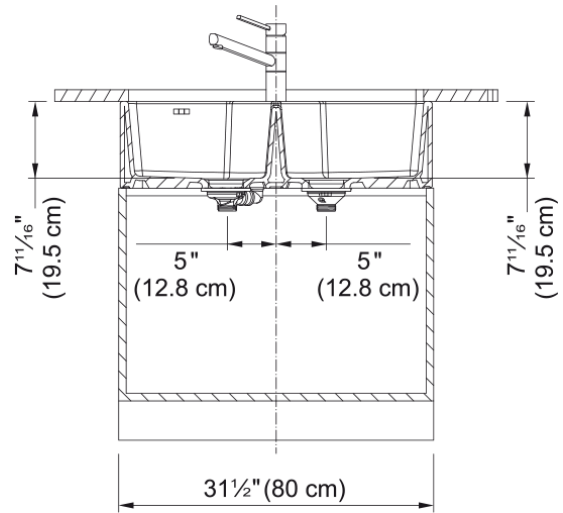

Manor House 2.0 - MH2K7201414-GWH | 130.0733.337

31.2 -in. x 19.2-in. White Ceramic Double Bowl Apron Front Kitchen Sink. This new Manor House Fraceram sink easily combines traditional apron design with clean square lines for a modern twist. The enormous volume of the bowls lets you wash big pots and pans and prepare large food items like fish and vegetables.

Aspect

Sink type	Sink
Type of material	Fireclay
Number of bowls	2
Color	White
Surface finish	Glossy

Product Dimensions

Length (right to left)	31.22
Width (front to back)	19.252
Large bowl size: right to left	14.331
Large bowl size: front to back	17.52
Large bowl: depth	7.677
Small bowl size: right to left	14.331
Small bowl size: front to back	17.52
Small bowl: depth	7.677

Installation

Minimum cabinet size	33"
----------------------	-----

Product specifications

Installation type	Apron front
Drain hole	3 1/2"
Position of drainer	No drainer

Product identification

Product brand	FRANKE
Product family	None
Collection	Manor House
Certified by	IAPMO