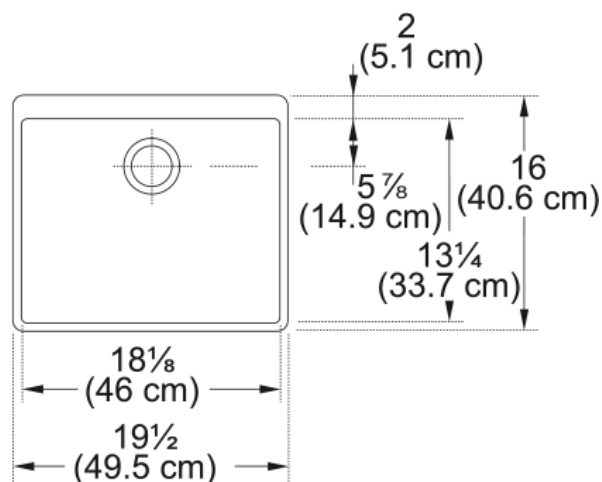

Manor House Fireclay Sink - MHK110-20WH | 130.0066.192

19.5-in. x 16.0-in. White Fireclay Single Bowl Apron Front Kitchen Sink. Many handcrafted Franke Fireclay sinks are designed in partnership with Villeroy & Boch, a world-renowned premium porcelain and ceramic producer since 1748. Together, Franke and Villeroy & Boch created the distinctive design of the Manor House Collection to enhance your personal kitchen style. Scratch-and-stain resistant fireclay offers hygienic properties and qualities most desired in today's kitchens.

Aspect

Sink type	Sink
Type of material	Fireclay
Number of bowls	1
Color	White
Surface finish	Glossy

Product Dimensions

Length (right to left)	19.764
Width (front to back)	15.748
Large bowl size: right to left	17.756
Large bowl size: front to back	12.638
Large bowl: depth	5.866

Installation

Minimum cabinet size	21"

Product specifications

Installation type	Apron front
Drain hole	3 1/2"
Position of drainer	No drainer

Product identification

Product brand	FRANKE
Product family	None
Collection	Manor House
Certified by	IAPMO

Features

Drainers number	No drainer
Product reversibility	No
Faucet ledge	No