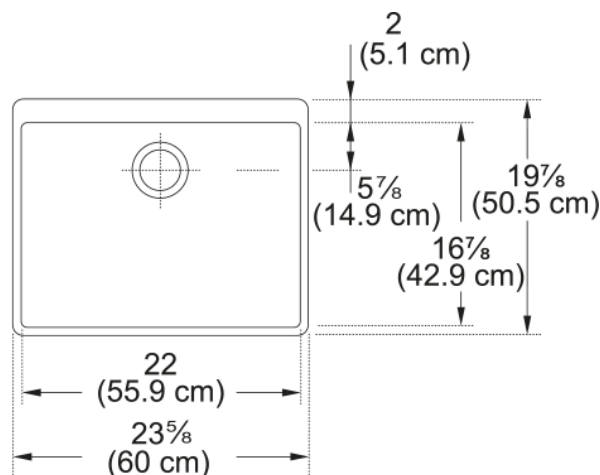

Manor House Fireclay Sink - MHK110-24WH | 130.0066.196

23.62-in. x 19.88-in. White Fireclay Single Bowl Apron Front Kitchen Sink. Many handcrafted Franke Fireclay sinks are designed in partnership with Villeroy & Boch, a world-renowned premium porcelain and ceramic producer since 1748. Together, Franke and Villeroy & Boch created the distinctive design of the Manor House Collection to enhance your personal kitchen style. Scratch-and-stain resistant fireclay offers hygienic properties and qualities most desired in today's kitchens.

Aspect

Sink type	Sink
Type of material	Fireclay
Number of bowls	1
Color	White
Surface finish	Glossy

Product Dimensions

Length (right to left)	23.622
Width (front to back)	19.764
Large bowl size: right to left	22.008
Large bowl size: front to back	16.89
Large bowl: depth	7.126

Installation

Minimum cabinet size	24"

Product specifications

Installation type	Apron front
Drain hole	3 1/2"
Position of drainer	No drainer

Product identification

Product brand	FRANKE
Product family	None
Collection	Manor House
Certified by	IAPMO

Features

Drainers number	No drainer
Product reversibility	No
Faucet ledge	No